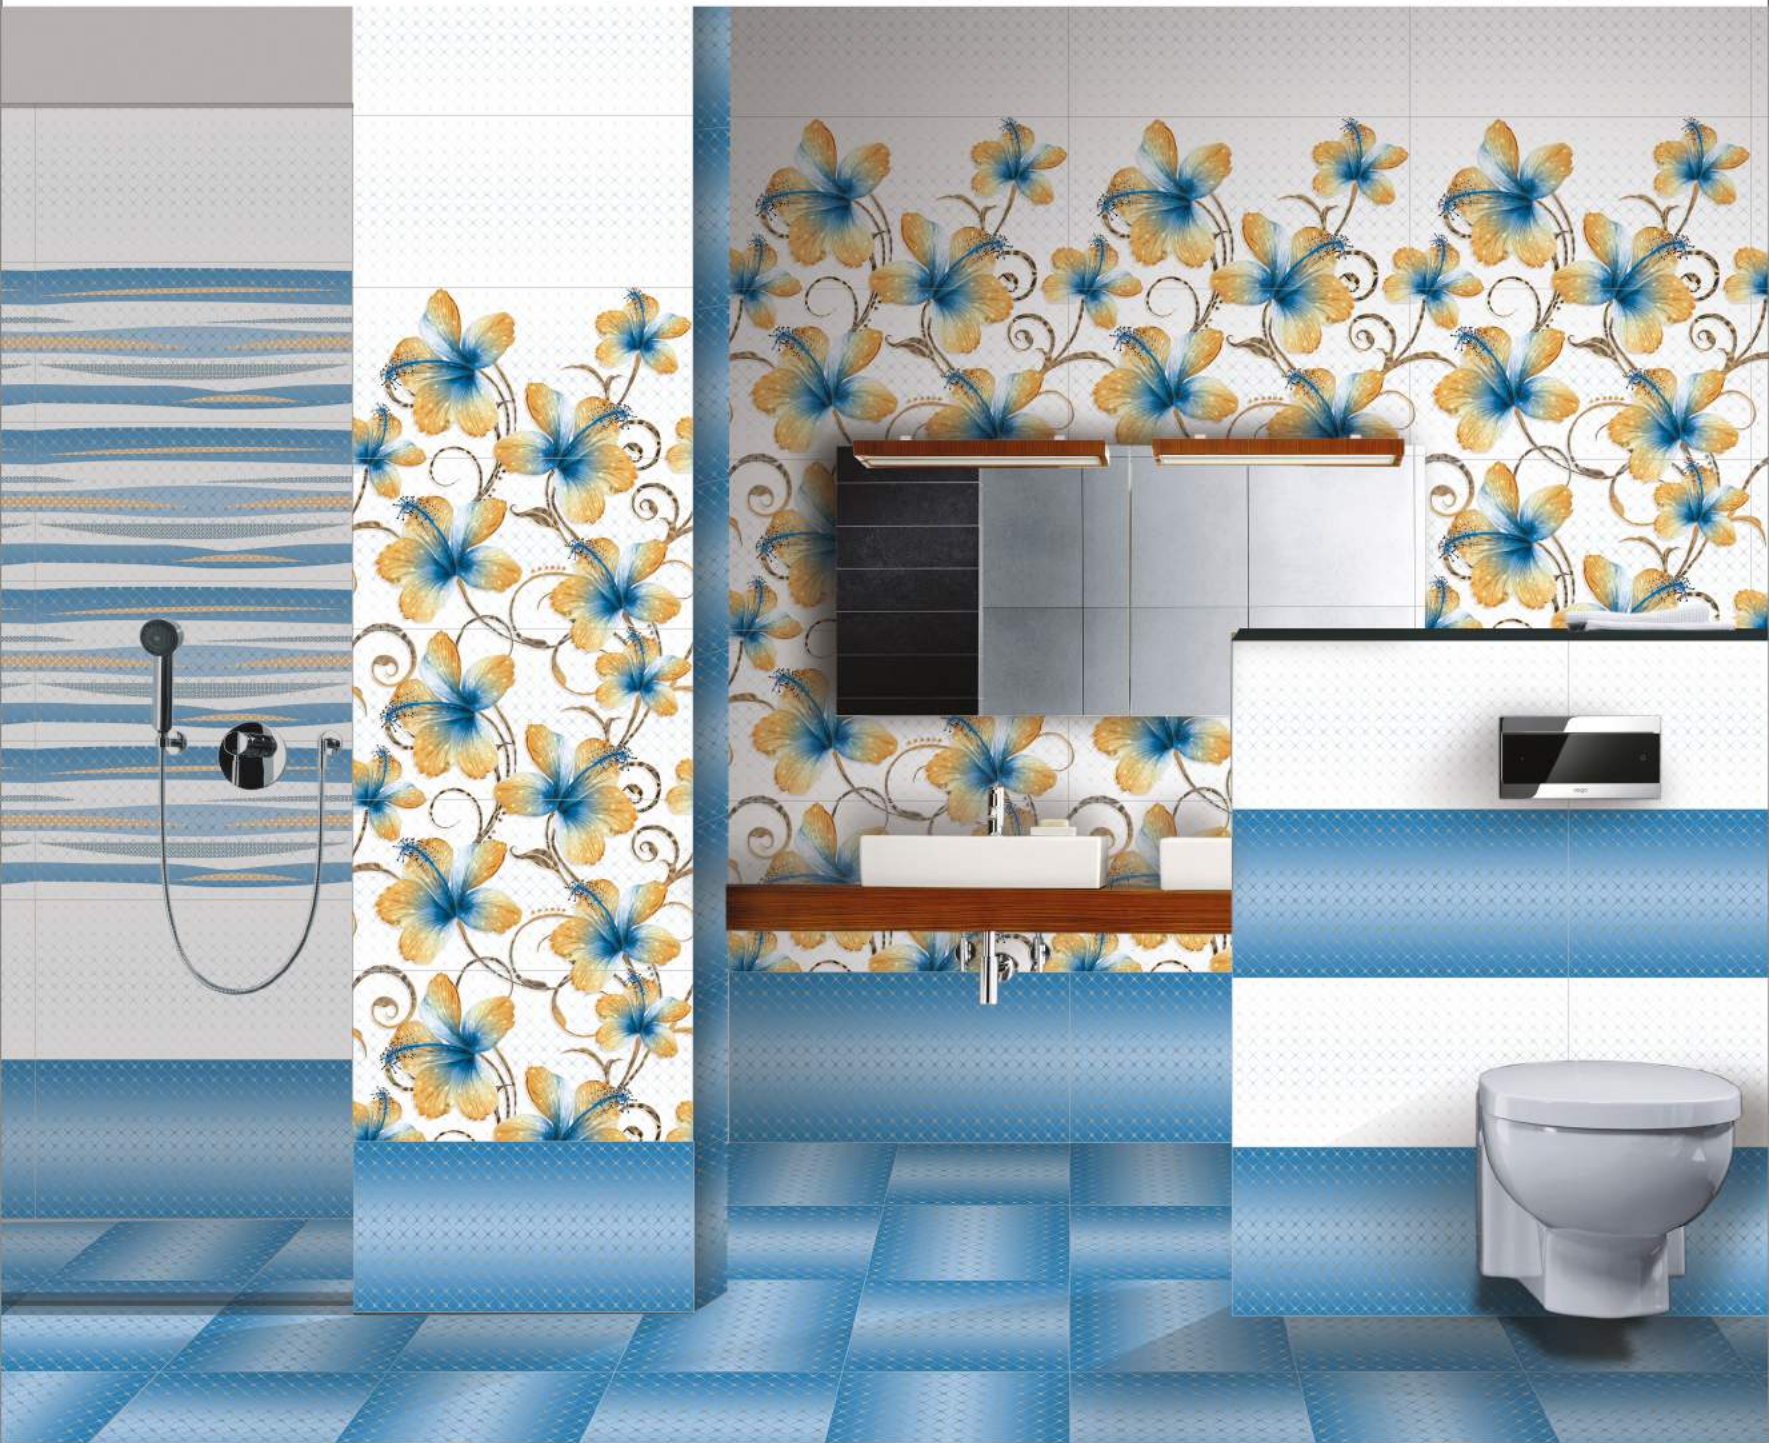

GLOSSY *Finish* 600x300mm DIGITAL WALL TILES

With *randam*
FEEL |