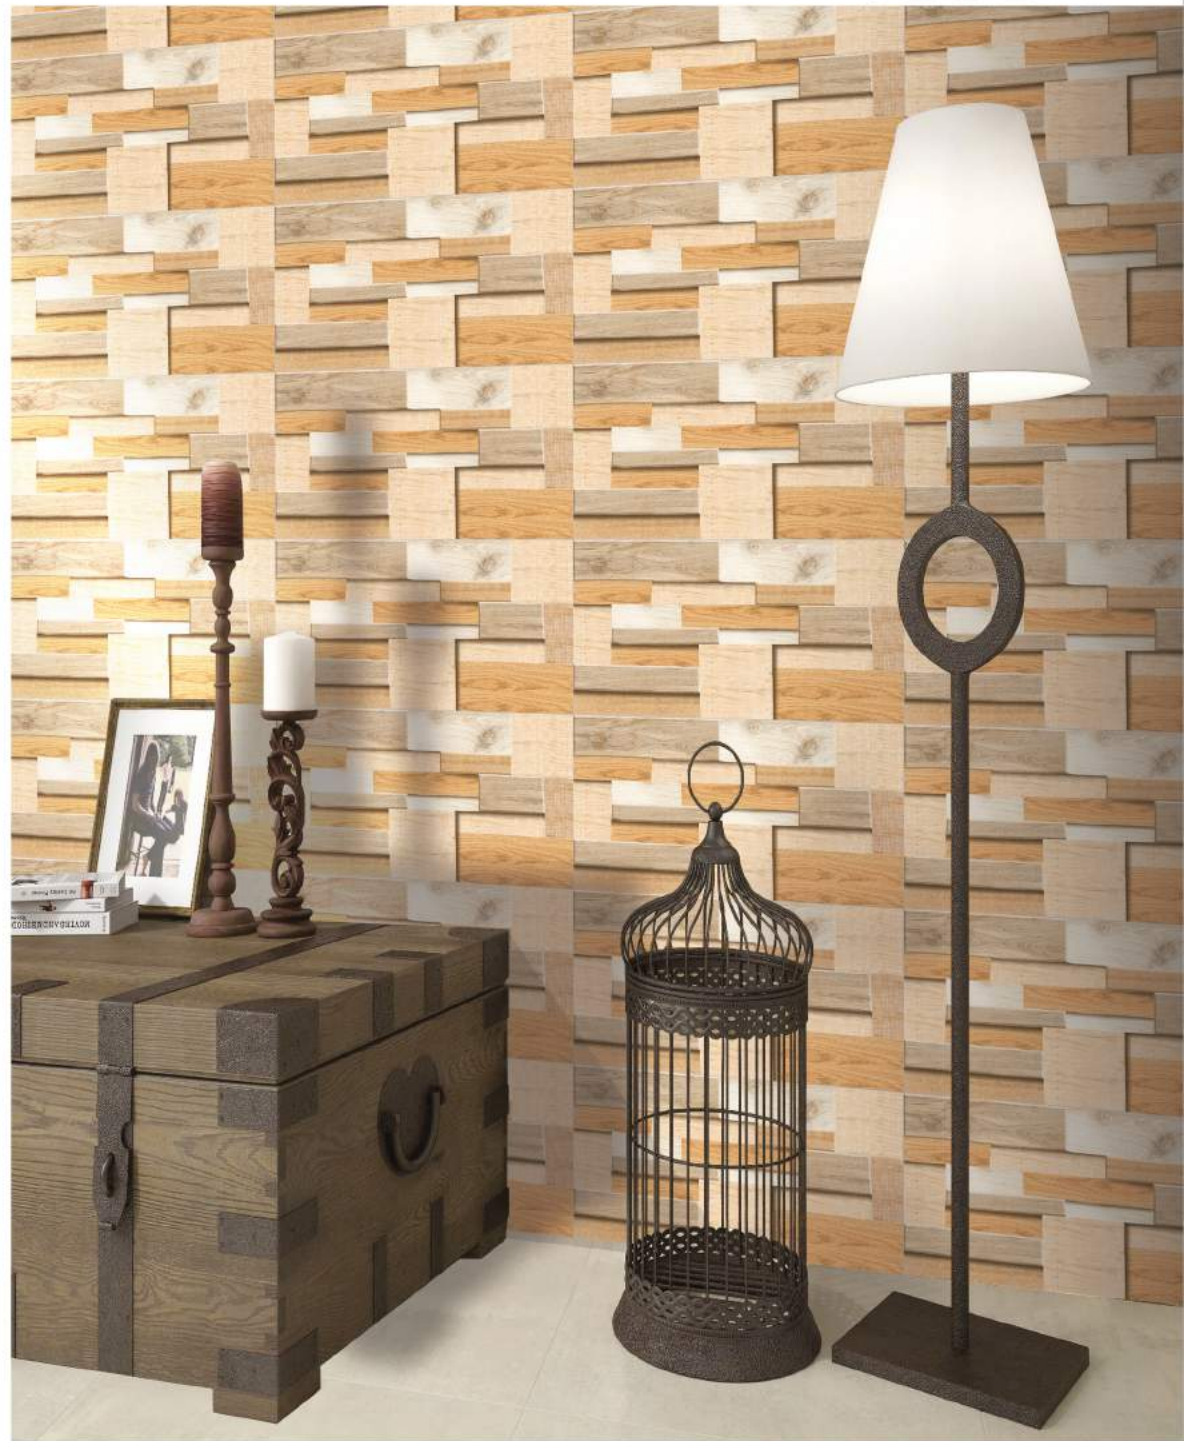

1008

1012

ELEVATION  
MATT *Finish* 600x300mm DIGITAL WALL TILES

With *randam*  
FEEL |   

1013

1014

1015

1016